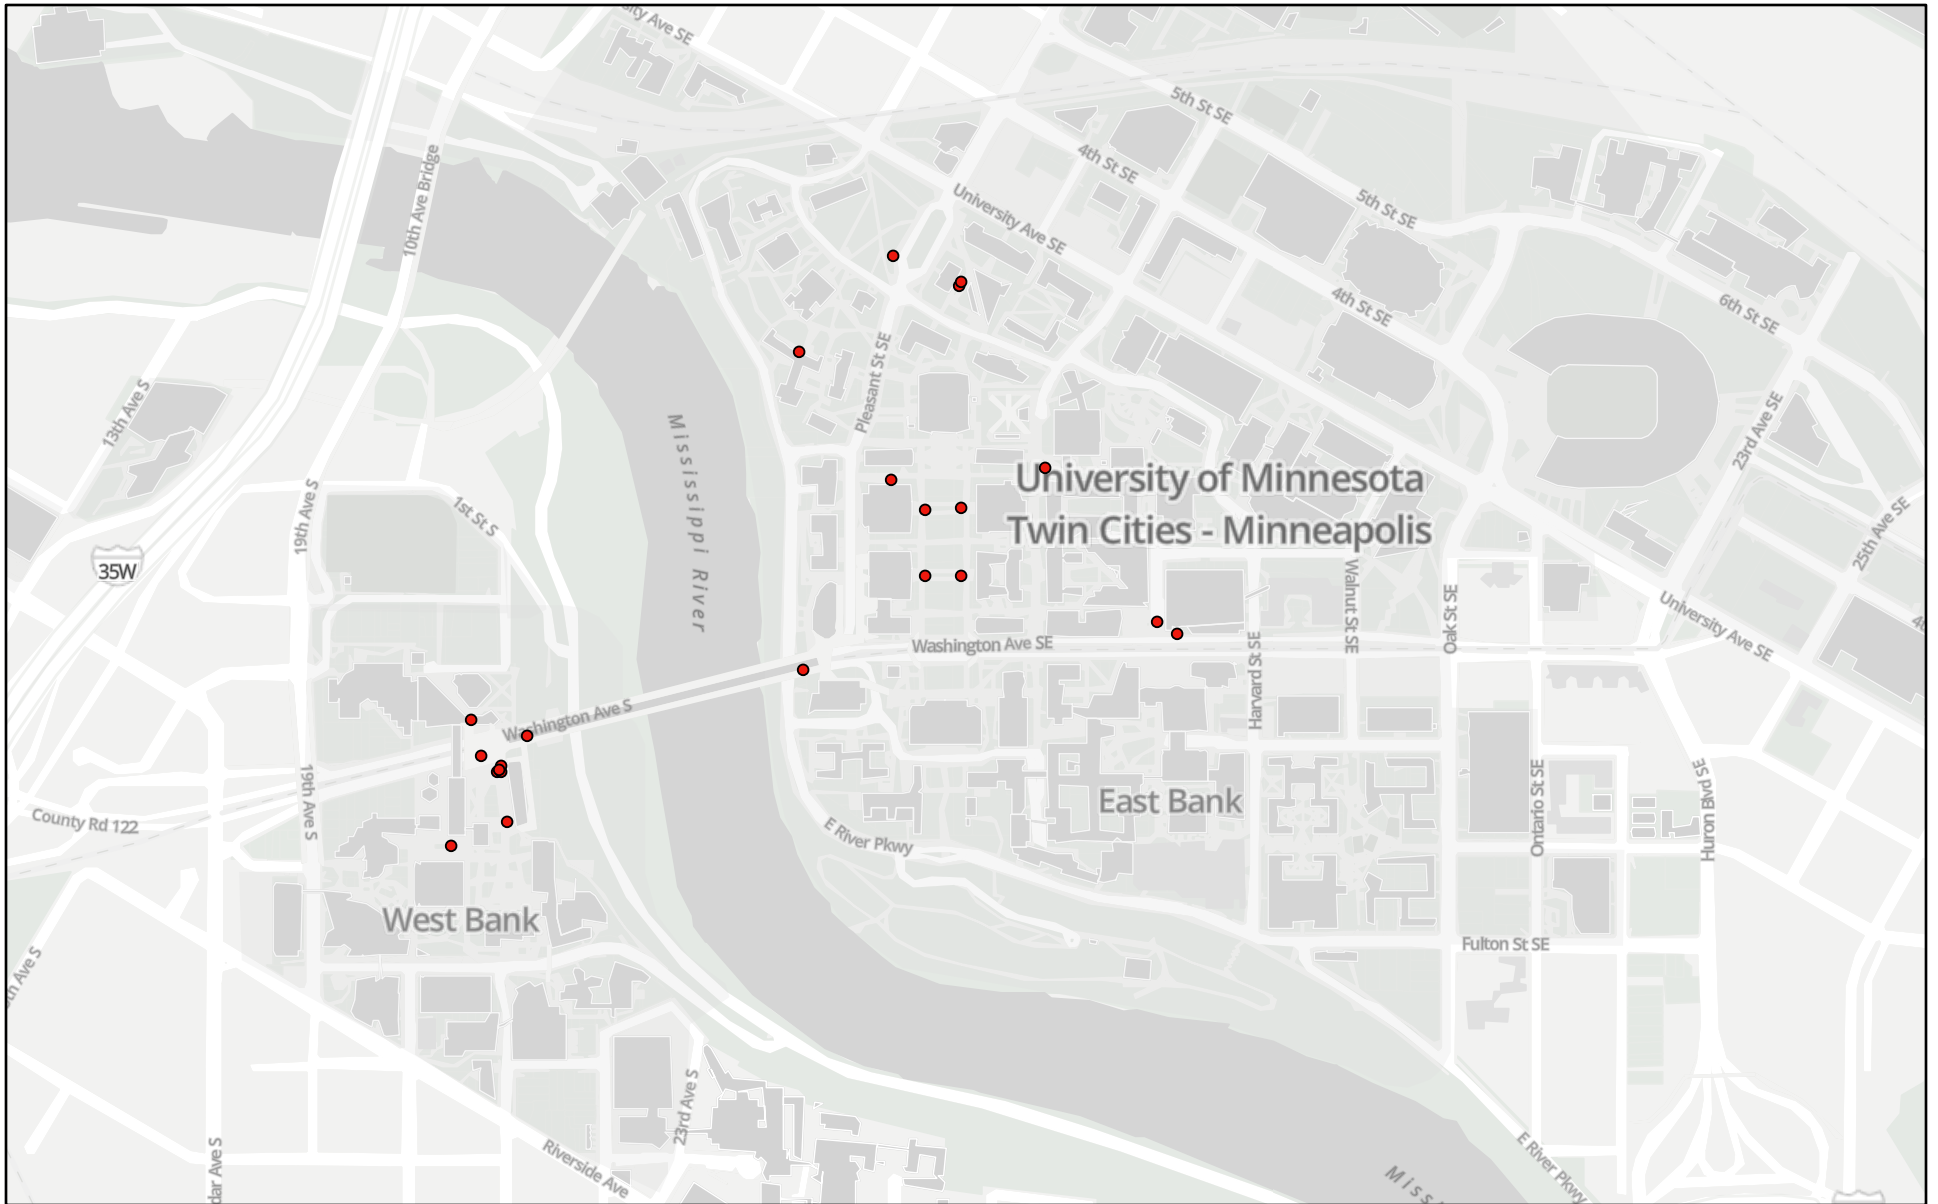

Landcare Kiosks

2/20/2023

1:13,738

Esri Community Maps Contributors, University Of Minnesota, City of Minneapolis, Metropolitan Council, MetroGIS, Three Rivers Park District,